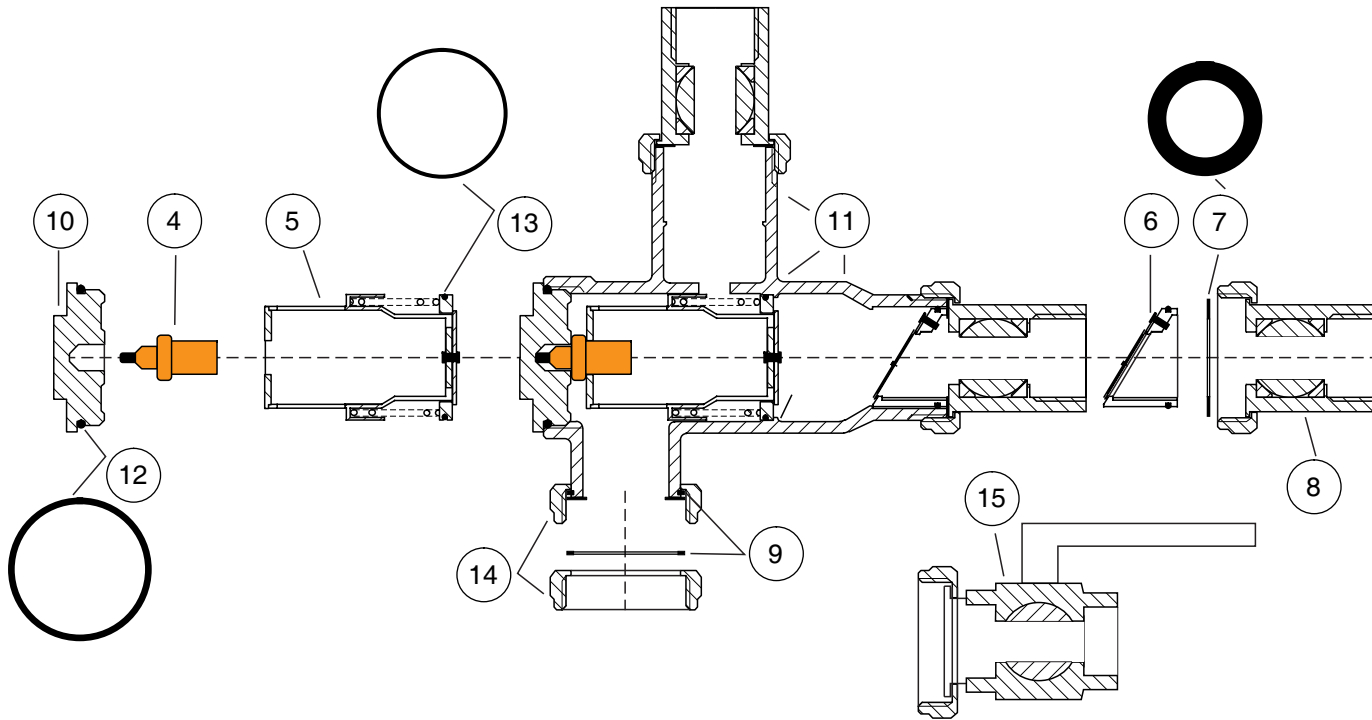

Laddomat 10 Spare parts list

Termoventiler AB

Nolhagavägen 12
SE - 523 93 MARBÄCK

Tel. +46 - (0)321 - 261 80
Fax +46 - (0)321 - 261 89

info@termoventiler.se
www.termoventiler.se

811038

Pos	Art. No	Benämning
1	111247	Laddomat 10 complete with RS 25-4/3, 3xR25-valves
2	111367	Laddomat 10 complete with RS 25-6/3, 3xR32-valves
3	111007	Laddomat 10 without pump and valves
4	371053	Thermostatic element 5840, 53°C
4	371057	Thermostatic element 8749, 57°C
4	371063	Thermostatic element 5839, 63°C
4	371072	Thermostatic element 8719, 72°C
5	211001	Piston LM 10 mounted
6	242006	Check valve with flap, complete
7	353000	Gasket for ball valve
8	141003	Ball valve R25-40
9	321001	Lockring SW 42
10	410005	Cover
11	211007	LM 10-007 Mounted valvehouse
12	351002	O-Ring 44.12*2.62 epdm
13	351003	O-Ring 32.1*1.6 epdm
14	361003	Couplingnut R 1 1/2
15	141301	Ball valve R32-40